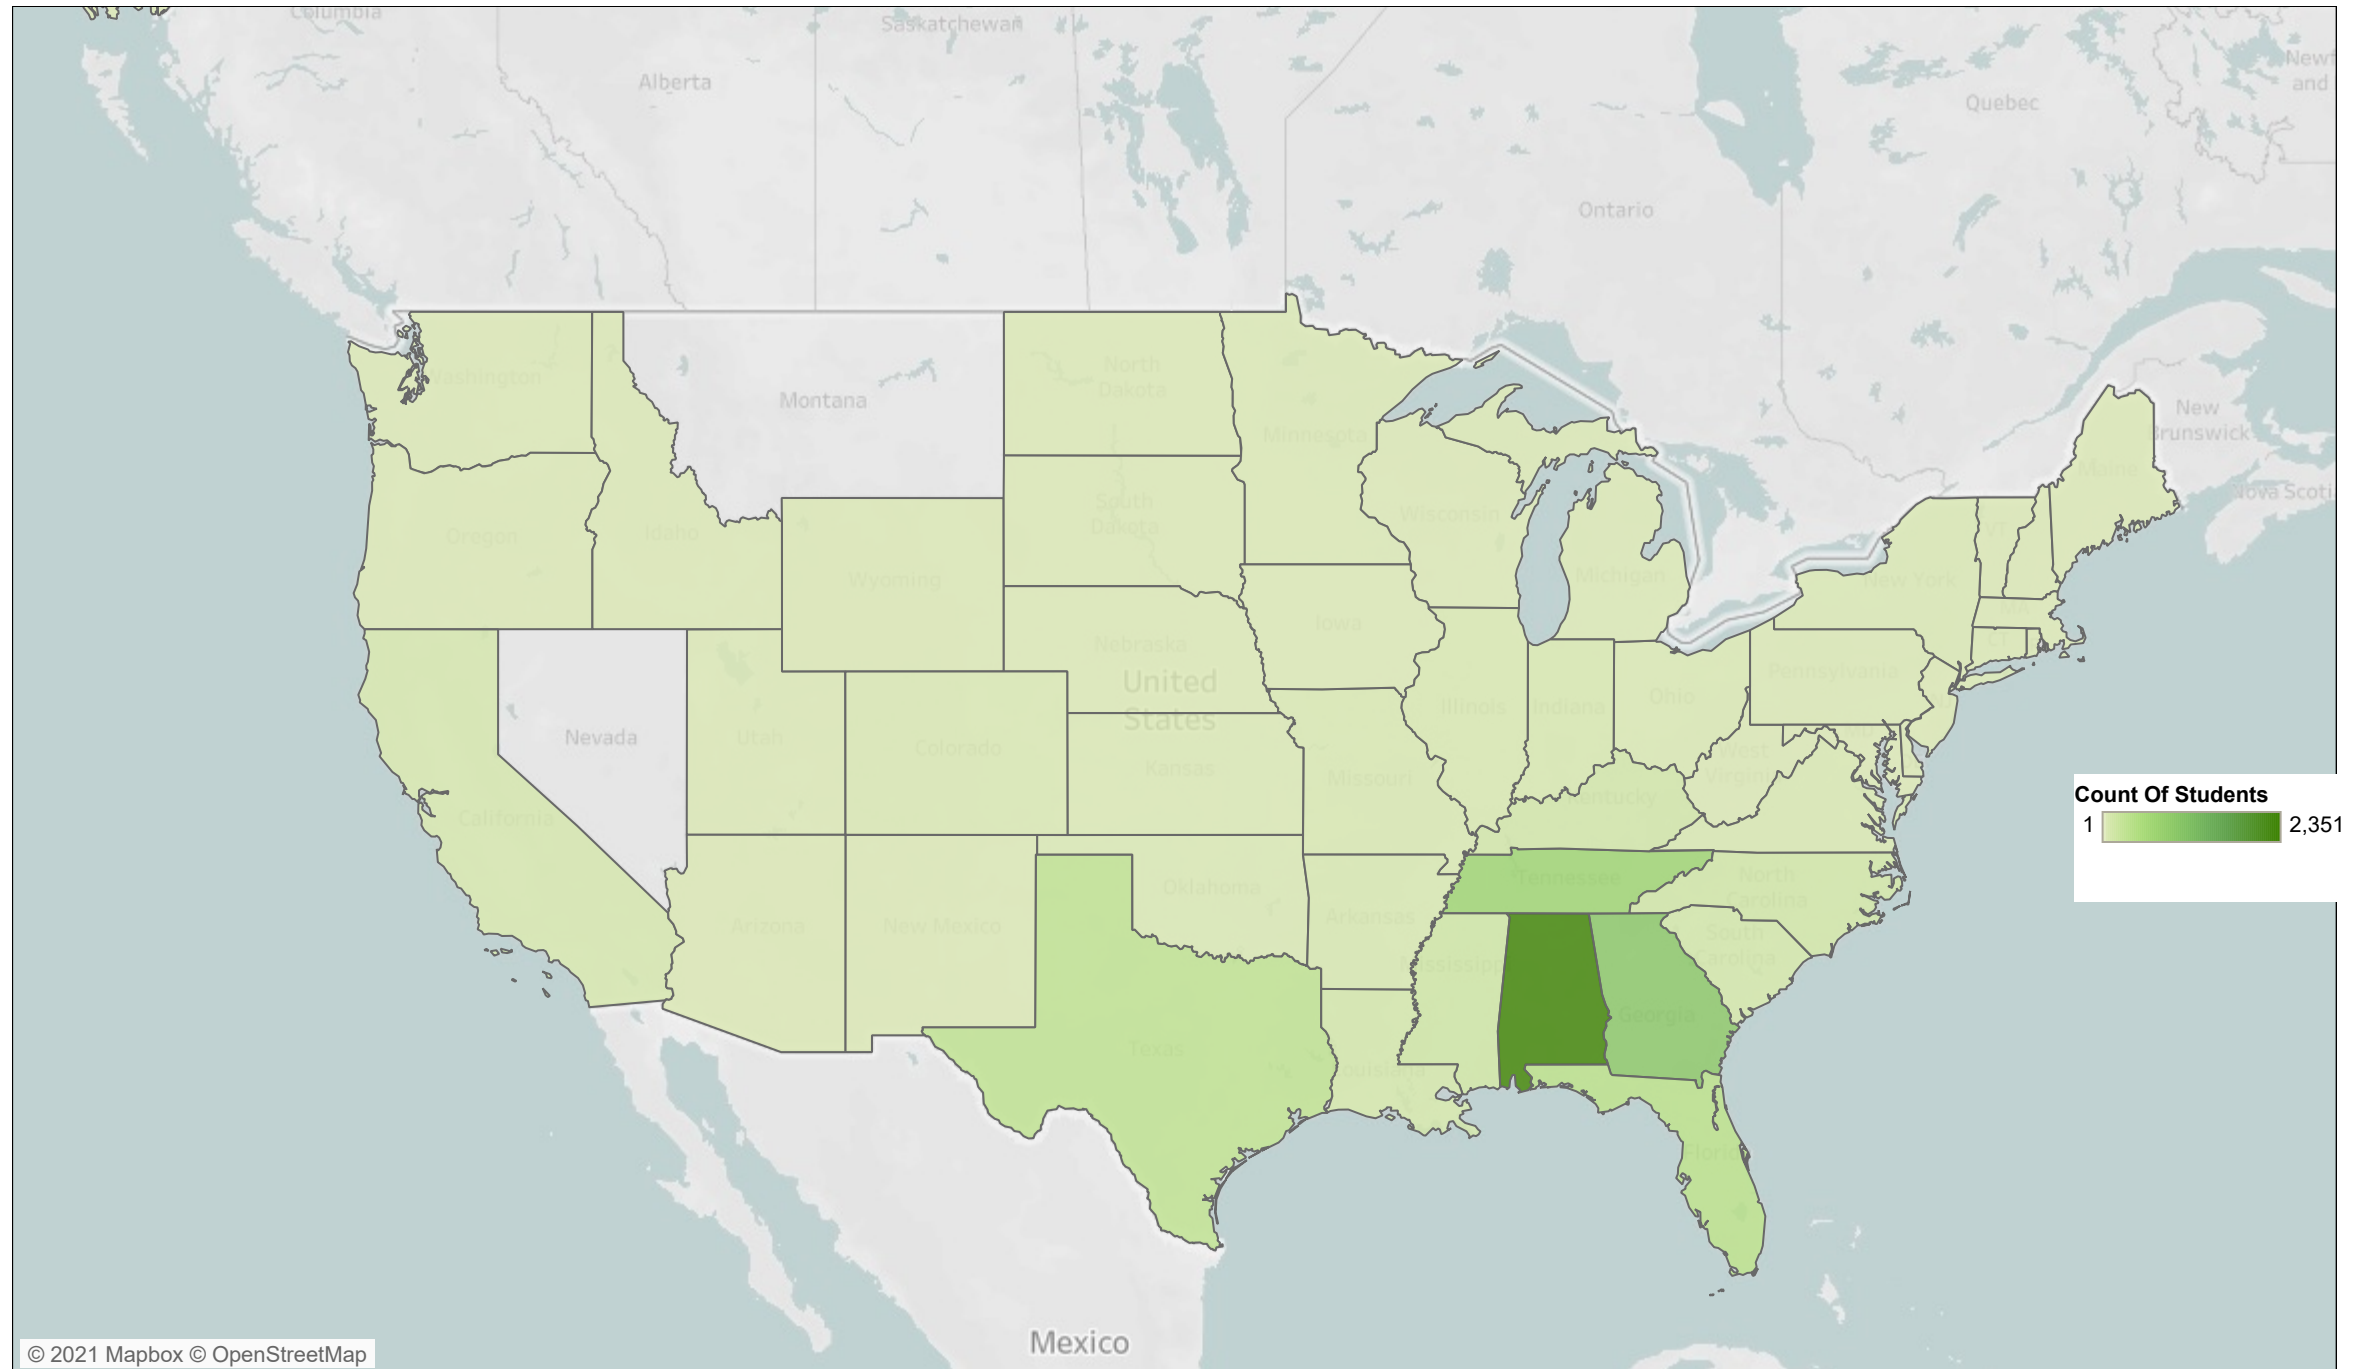

## Fall 2021 Total Enrollment by Application State

Alabama	2,351
Georgia	968
Tennessee	677
Florida	354
Texas	292
Mississippi	131
North Carolina	116
Kentucky	101
South Carolina	94
Louisiana	88
California	60
Applied Outside US	56
Indiana	47
Arkansas	41
Illinois	38
Virginia	36
Missouri	34
Colorado	30
Ohio	27
Oklahoma	22
New York	21
Kansas	15
Connecticut	14
Michigan	13
Minnesota	13
Pennsylvania	12
Arizona	10
New Jersey	10
Maryland	8
Washington	8
Wisconsin	8
Idaho	6
Massachusetts	6
New Mexico	6
Nebraska	5
Hawaii	4
Oregon	4
South Dakota	4
Utah	4
Delaware	3
Iowa	3
Ontario	3
Alaska	2
District of Columbia	2
New Hampshire	2
North Dakota	2
Rhode Island	2
Wyoming	2
Maine	1
Vermont	1
West Virginia	1
<b>Grand Total</b>	<b>5,758</b>

### 2019 Total Enrollment by State Top 5 States

Alabama	2,501
Georgia	886
Tennessee	594
Florida	372
Texas	274

### 2018 Total Enrollment by State Top 5 States

Alabama	2,465
Georgia	863
Tennessee	597
Florida	405
Texas	248

### 2017 Total Enrollment by State Top 5 States

Alabama	2,466
Georgia	819
Tennessee	616
Florida	407
Texas	226